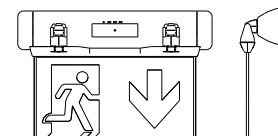

Velos Wall FLEXI Joint (O-ESA-FLEX)