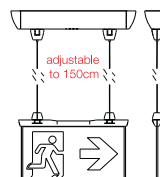

Wire Suspension Adjustable 150cm
(O-ESA-RSA)